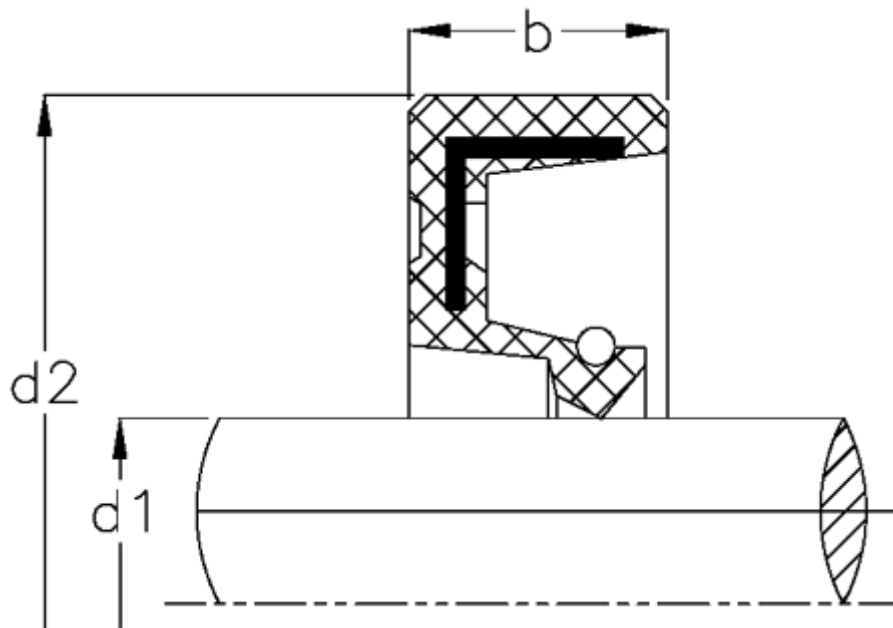

Data Sheet

Article number: 170104200620100000

Description: KLEE Rotary shaft seal WA 4262/10
NBR nitrile rubber, standard

Measures

b = 10
 $d1$ = 42
 $d2$ = 62
Material = NBR